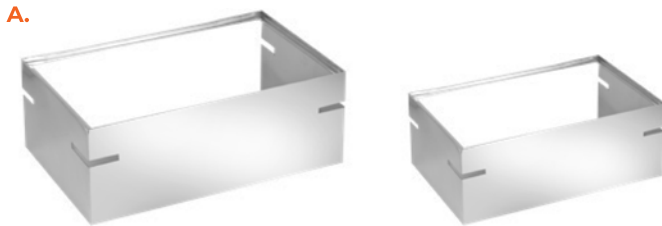

ALL-IN-ONE BUFFET SYSTEM

All-In-One Lexus Modular Buffet System

CHOOSE EITHER AN 8 QT OR A 4 QT DISPLAY STAND

SELECT YOUR FUNCTION

(Bases & Toppers Sold Separately)

COLLECTION

MODEL #

ALL IN ONE

- A.**
8qt Display Stand #32178
8 qt., 22" x 14" x 9"
One-piece SS
- 4qt Display Stand** #32174
4 qt., 14" x 12" x 9"
One-piece SS
- B.**
Grill Top 8qt. #32178GT
8 qt, 14" x 12" D
Stainless Steel
- Grill Top 4qt.** #32174GT
4 qt, 22" x 14" D
Stainless Steel
- C.**
Teflon Griddle 8qt. #32178AT
8 qt, 14" x 12" x 1-1/4"
Butcher Block Wood
- Teflon Griddle 4qt.** #32174AT
4 qt, 22" x 14" x 1-1/4"
Butcher Block Wood
- D.**
Wooden Butcher 8qt. #32178W
8 qt, 22" x 14" D
Teflon Coated Aluminum
- Wooden Butcher 4qt.** #32174W
4 qt, 14" x 12" D
Teflon Coated Aluminum
- E.**
Induction Top #802IND
110v/60/1-ph
600 watts
Stainless Steel
- F.**
Food/Water Pan 8qt. #32178INS
8 qt, 21" x 13-1/2" D
Stainless Steel
- Food/Water Pan 4qt.** #32174INS
4 qt, 13-1/2" x 11-1/2" x 3
Stainless Steel
- G.**
SS Lid 8qt. #32178LID
8 qt, 21"W x 13"D x 3"H
Stainless Steel
- SS Lid 4qt.** #32174LID
4 qt, 14"W x 12"D x 3"H
Stainless Steel
- H.**
Cheese Tray 8qt. #32178CT
8 qt, 22" x 14" D
Stainless Steel
- Cheese Tray 4qt.** #32174CT
4 qt, 13-1/2" x 11-1/2" x 3
Stainless Steel
- I.**
Acrylic Lid 8qt. #32178
21" x 13" D
Stainless Steel
- Acrylic Lid 4qt.** #32174
4 qt, 13-1/2" x 11-1/2" x 3
Stainless Steel