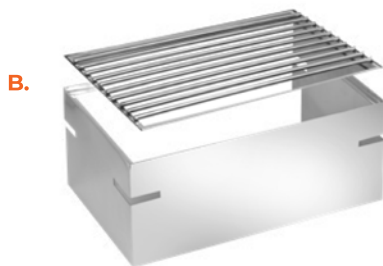

ALL-IN-ONE BUFFET SYSTEM

All-In-One Lexus Modular Buffet System

CHOOSE EITHER AN 8 QT OR A 4 QT DISPLAY STAND

SELECT YOUR FUNCTION

(Bases & Toppers Sold Separately)

COLLECTION

MODEL #

ALL IN ONE

- A.**
8qt Display Stand #32178
8 qt., 22" x 14" x 9"
One-piece SS
- 4qt Display Stand** #32174
4 qt., 14" x 12" x 9"
One-piece SS
- B.**
Grill Top 8qt. #32178GT
8 qt, 14" x 12" D
Stainless Steel
- Grill Top 4qt.** #32174GT
4 qt, 22" x 14" D
Stainless Steel
- C.**
Teflon Griddle 8qt. #32178AT
8 qt, 14" x 12" x 1-1/4"
Butcher Block Wood
- Teflon Griddle 4qt.** #32174AT
4 qt, 22" x 14" x 1-1/4"
Butcher Block Wood
- D.**
Wooden Butcher 8qt. #32178W
8 qt, 22" x 14" D
Teflon Coated Aluminum
- Wooden Butcher 4qt.** #32174W
4 qt, 14" x 12" D
Teflon Coated Aluminum
- E.**
Induction Top #802IND
110v/60/1-ph
600 watts
Stainless Steel
- F.**
Food/Water Pan 8qt. #32178INS
8 qt, 21" x 13-1/2" D
Stainless Steel
- Food/Water Pan 4qt.** #32174INS
4 qt, 13-1/2" x 11-1/2" x 3
Stainless Steel
- G.**
SS Lid 8qt. #32178LID
8 qt, 21"W x 13"D x 3"H
Stainless Steel
- SS Lid 4qt.** #32174LID
4 qt, 14"W x 12"D x 3"H
Stainless Steel
- H.**
Cheese Tray 8qt. #32178CT
8 qt, 22" x 14" D
Stainless Steel
- Cheese Tray 4qt.** #32174CT
4 qt, 13-1/2" x 11-1/2" x 3
Stainless Steel
- I.**
Acrylic Lid 8qt. #32178
21" x 13" D
Stainless Steel
- Acrylic Lid 4qt.** #32174
4 qt, 13-1/2" x 11-1/2" x 3
Stainless Steel