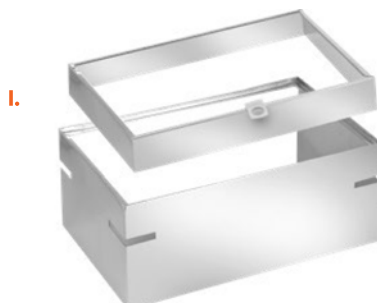

ALL-IN-ONE BUFFET SYSTEM

All-In-One Lexus Modular Buffet System

CHOOSE EITHER AN 8 QT OR A 4 QT DISPLAY STAND

SELECT YOUR FUNCTION

(Bases & Toppers Sold Separately)

COLLECTION

MODEL #

ALL IN ONE

- A.**
8qt Display Stand #32178
8 qt., 22" x 14" x 9"
One-piece SS
- 4qt Display Stand** #32174
4 qt., 14" x 12" x 9"
One-piece SS
- B.**
Grill Top 8qt. #32178GT
8 qt, 14" x 12" D
Stainless Steel
- Grill Top 4qt.** #32174GT
4 qt, 22" x 14" D
Stainless Steel
- C.**
Teflon Griddle 8qt. #32178AT
8 qt, 14" x 12" x 1-1/4"
Butcher Block Wood
- Teflon Griddle 4qt.** #32174AT
4 qt, 22" x 14" x 1-1/4"
Butcher Block Wood
- D.**
Wooden Butcher 8qt. #32178W
8 qt, 22" x 14" D
Teflon Coated Aluminum
- Wooden Butcher 4qt.** #32174W
4 qt, 14" x 12" D
Teflon Coated Aluminum
- E.**
Induction Top #802IND
110v/60/1-ph
600 watts
Stainless Steel
- F.**
Food/Water Pan 8qt. #32178INS
8 qt, 21" x 13-1/2" D
Stainless Steel
- Food/Water Pan 4qt.** #32174INS
4 qt, 13-1/2" x 11-1/2" x 3
Stainless Steel
- G.**
SS Lid 8qt. #32178LID
8 qt, 21"W x 13"D x 3"H
Stainless Steel
- SS Lid 4qt.** #32174LID
4 qt, 14"W x 12"D x 3"H
Stainless Steel
- H.**
Cheese Tray 8qt. #32178CT
8 qt, 22" x 14" D
Stainless Steel
- Cheese Tray 4qt.** #32174CT
4 qt, 13-1/2" x 11-1/2" x 3
Stainless Steel
- I.**
Acrylic Lid 8qt. #32178
21" x 13" D
Stainless Steel
- Acrylic Lid 4qt.** #32174
4 qt, 13-1/2" x 11-1/2" x 3
Stainless Steel