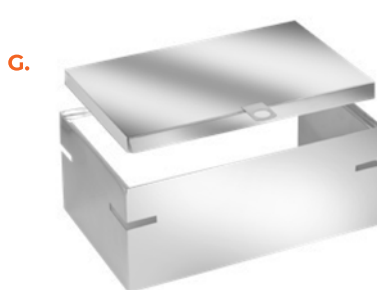

ALL-IN-ONE BUFFET SYSTEM

All-In-One Lexus Modular Buffet System

CHOOSE EITHER AN 8 QT OR A 4 QT DISPLAY STAND

SELECT YOUR FUNCTION

(Bases & Toppers Sold Separately)

COLLECTION

MODEL #

ALL IN ONE

- A.**
8qt Display Stand #32178
8 qt., 22" x 14" x 9"
One-piece SS
- 4qt Display Stand** #32174
4 qt., 14" x 12" x 9"
One-piece SS
- B.**
Grill Top 8qt. #32178GT
8 qt, 14" x 12" D
Stainless Steel
- Grill Top 4qt.** #32174GT
4 qt, 22" x 14" D
Stainless Steel
- C.**
Teflon Griddle 8qt. #32178AT
8 qt, 14" x 12" x 1-1/4"
Butcher Block Wood
- Teflon Griddle 4qt.** #32174AT
4 qt, 22" x 14" x 1-1/4"
Butcher Block Wood
- D.**
Wooden Butcher 8qt. #32178W
8 qt, 22" x 14" D
Teflon Coated Aluminum
- Wooden Butcher 4qt.** #32174W
4 qt, 14" x 12" D
Teflon Coated Aluminum
- E.**
Induction Top #802IND
110v/60/1-ph
600 watts
Stainless Steel
- F.**
Food/Water Pan 8qt. #32178INS
8 qt, 21" x 13-1/2" D
Stainless Steel
- Food/Water Pan 4qt.** #32174INS
4 qt, 13-1/2" x 11-1/2" x 3
Stainless Steel
- G.**
SS Lid 8qt. #32178LID
8 qt, 21"W x 13"D x 3"H
Stainless Steel
- SS Lid 4qt.** #32174LID
4 qt, 14"W x 12"D x 3"H
Stainless Steel
- H.**
Cheese Tray 8qt. #32178CT
8 qt, 22" x 14" D
Stainless Steel
- Cheese Tray 4qt.** #32174CT
4 qt, 13-1/2" x 11-1/2" x 3
Stainless Steel
- I.**
Acrylic Lid 8qt. #32178
21" x 13" D
Stainless Steel
- Acrylic Lid 4qt.** #32174
4 qt, 13-1/2" x 11-1/2" x 3
Stainless Steel