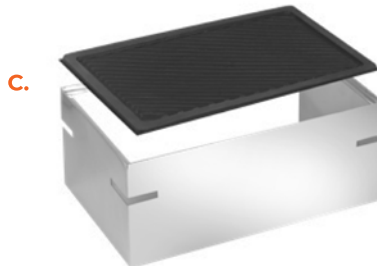

ALL-IN-ONE BUFFET SYSTEM

All-In-One Lexus Modular Buffet System

CHOOSE EITHER AN 8 QT OR A 4 QT DISPLAY STAND

SELECT YOUR FUNCTION

(Bases & Toppers Sold Separately)

COLLECTION

MODEL #

ALL IN ONE

- A.**
8qt Display Stand #32178
8 qt., 22" x 14" x 9"
One-piece SS
- 4qt Display Stand** #32174
4 qt., 14" x 12" x 9"
One-piece SS
- B.**
Grill Top 8qt. #32178GT
8 qt, 14" x 12" D
Stainless Steel
- Grill Top 4qt.** #32174GT
4 qt, 22" x 14" D
Stainless Steel
- C.**
Teflon Griddle 8qt. #32178AT
8 qt, 14" x 12" x 1-1/4"
Butcher Block Wood
- Teflon Griddle 4qt.** #32174AT
4 qt, 22" x 14" x 1-1/4"
Butcher Block Wood
- D.**
Wooden Butcher 8qt. #32178W
8 qt, 22" x 14" D
Teflon Coated Aluminum
- Wooden Butcher 4qt.** #32174W
4 qt, 14" x 12" D
Teflon Coated Aluminum
- E.**
Induction Top #802IND
110v/60/1-ph
600 watts
Stainless Steel
- F.**
Food/Water Pan 8qt. #32178INS
8 qt, 21" x 13-1/2" D
Stainless Steel
- Food/Water Pan 4qt.** #32174INS
4 qt, 13-1/2" x 11-1/2" x 3
Stainless Steel
- G.**
SS Lid 8qt. #32178LID
8 qt, 21"W x 13"D x 3"H
Stainless Steel
- SS Lid 4qt.** #32174LID
4 qt, 14"W x 12"D x 3"H
Stainless Steel
- H.**
Cheese Tray 8qt. #32178CT
8 qt, 22" x 14" D
Stainless Steel
- Cheese Tray 4qt.** #32174CT
4 qt, 13-1/2" x 11-1/2" x 3
Stainless Steel
- I.**
Acrylic Lid 8qt. #32178
21" x 13" D
Stainless Steel
- Acrylic Lid 4qt.** #32174
4 qt, 13-1/2" x 11-1/2" x 3
Stainless Steel